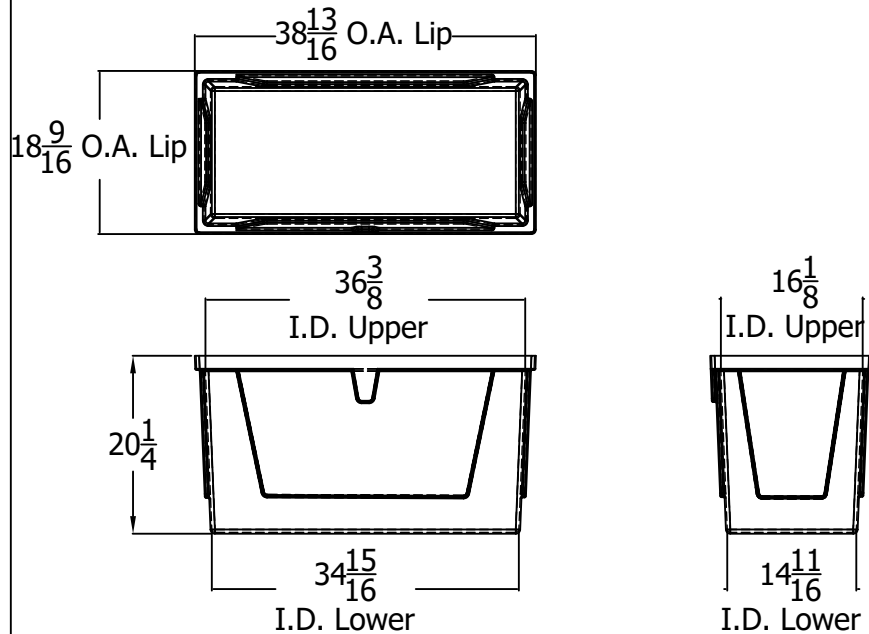

Lid Upper

323 - Maxi Dock Box

Box Bottom

Lid with Box

 <p>DOCK BOXES UNLIMITED, INC.</p>	<p>UNLESS OTHERWISE SPECIFIED: DIMENSIONS ARE IN INCHES TOLERANCES: FRACTIONAL ± 1/16" ANGULAR: MACH ± 1° BEND ± 1° TWO PLACE DECIMAL ± .06 THREE PLACE DECIMAL ± .03</p>	<p>DESCRIPTION: 323 Dockbox</p>	
	<p>PROPRIETARY AND CONFIDENTIAL THE INFORMATION CONTAINED IN THIS DRAWING IS THE SOLE PROPERTY OF DOCK BOXES UNLIMITED, INC. ANY REPRODUCTION IN PART OR AS A WHOLE WITHOUT THE WRITTEN PERMISSION OF DOCK BOXES UNLIMITED, INC IS PROHIBITED.</p>	<p>PART NO. 323</p>	<p>REV -</p>
	<p>SCALE 1:1</p>	<p>DRAWN BY JJW</p>	<p>07/22/19</p>
	<p>SHEET 1 OF 1</p>		