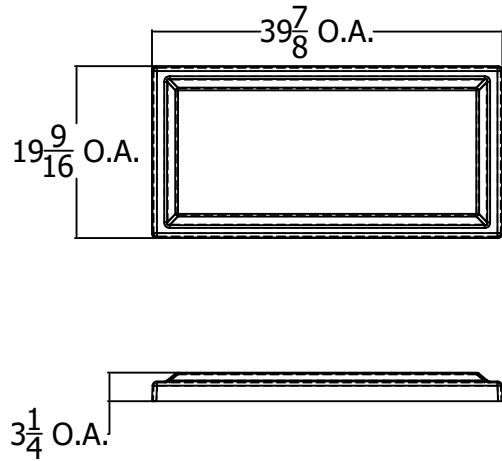

Lid Upper

323 - Maxi Dock Box

Box Bottom

Lid with Box

 <p>DOCK BOXES UNLIMITED, INC.</p>	<p>UNLESS OTHERWISE SPECIFIED: DIMENSIONS ARE IN INCHES TOLERANCES: FRACTIONAL ± 1/16" ANGULAR: MACH ± 1° BEND ± 1° TWO PLACE DECIMAL ± .06 THREE PLACE DECIMAL ± .03</p>	<p>DESCRIPTION: 323 Dockbox</p>	
	<p>PROPRIETARY AND CONFIDENTIAL THE INFORMATION CONTAINED IN THIS DRAWING IS THE SOLE PROPERTY OF DOCK BOXES UNLIMITED, INC. ANY REPRODUCTION IN PART OR AS A WHOLE WITHOUT THE WRITTEN PERMISSION OF DOCK BOXES UNLIMITED, INC IS PROHIBITED.</p>	<p>PART NO. 323</p>	<p>REV -</p>
	<p>SCALE 1:1</p>	<p>DRAWN BY JJW</p>	<p>07/22/19</p>
	<p>SHEET 1 OF 1</p>		