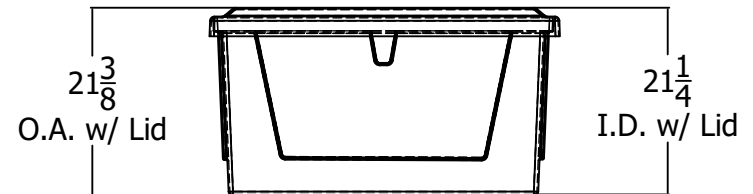

Lid Upper

323 - Maxi Dock Box

Box Bottom

Lid with Box

 <p>DOCK BOXES UNLIMITED, INC.</p>	<p>UNLESS OTHERWISE SPECIFIED: DIMENSIONS ARE IN INCHES TOLERANCES: FRACTIONAL ± 1/16" ANGULAR: MACH ± 1° BEND ± 1° TWO PLACE DECIMAL ± .06 THREE PLACE DECIMAL ± .03</p>	<p>DESCRIPTION: 323 Dockbox</p>	
	<p>PROPRIETARY AND CONFIDENTIAL THE INFORMATION CONTAINED IN THIS DRAWING IS THE SOLE PROPERTY OF DOCK BOXES UNLIMITED, INC. ANY REPRODUCTION IN PART OR AS A WHOLE WITHOUT THE WRITTEN PERMISSION OF DOCK BOXES UNLIMITED, INC IS PROHIBITED.</p>	<p>PART NO. 323</p>	<p>REV -</p>
	<p>SCALE 1:1</p>	<p>DRAWN BY JJW</p>	<p>07/22/19</p>
	<p>SHEET 1 OF 1</p>		