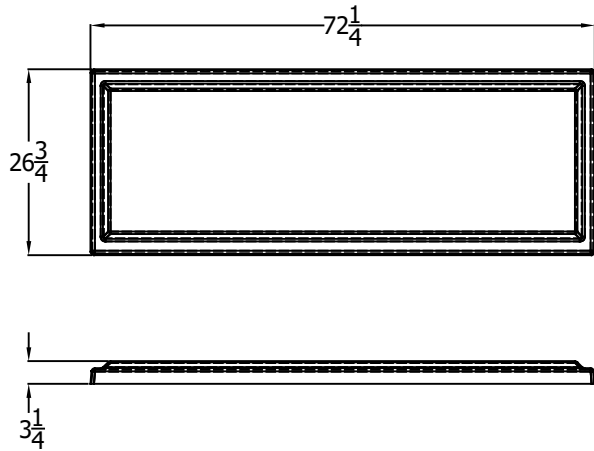

Lid Upper

700 Dock Box

Box Bottom

Lid with Box

 UNLIMITED, INC. www.dockboxes.com 800.559.4269	UNLESS OTHERWISE SPECIFIED:		DESCRIPTION:	
	DIMENSIONS ARE IN INCHES TOLERANCES: FRACTIONAL ± 1/16" ANGULAR: MACH ± 1° BEND ± 1° TWO PLACE DECIMAL ± .06 THREE PLACE DECIMAL ± .03		700 Dockbox	
	PROPRIETARY AND CONFIDENTIAL THE INFORMATION CONTAINED IN THIS DRAWING IS THE SOLE PROPERTY OF DOCK BOXES UNLIMITED, INC. ANY REPRODUCTION IN PART OR AS A WHOLE WITHOUT THE WRITTEN PERMISSION OF DOCK BOXES UNLIMITED, INC. IS PROHIBITED.		PART NO.	REV
			700 Dockbox	—
		DRAWN BY	JJW	07/25/19
		SCALE 1:1	SHEET 1 OF 1	