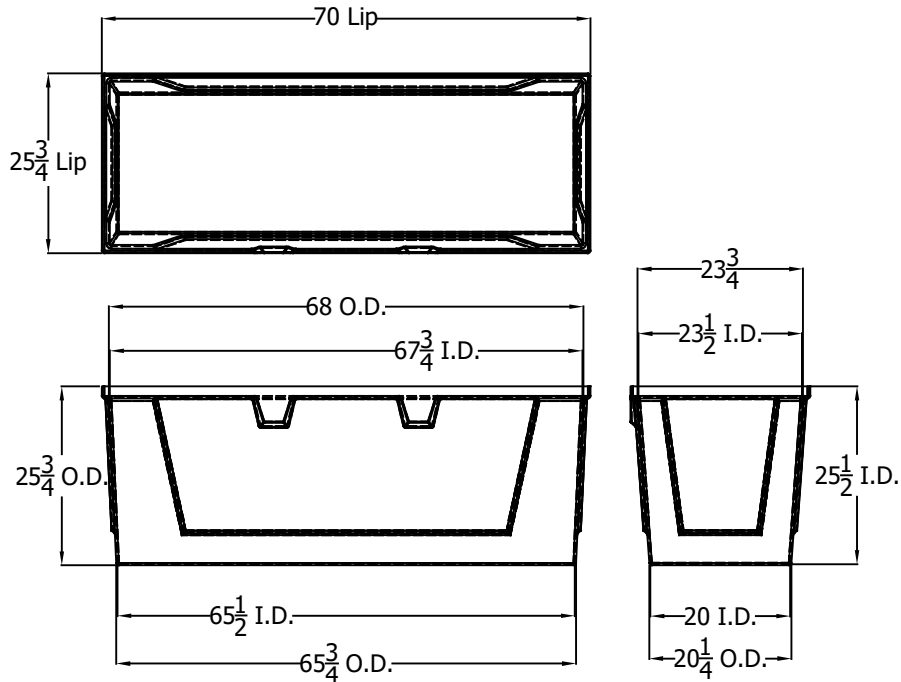

Lid Upper

700 Dock Box

Box Bottom

Lid with Box

 UNLIMITED, INC. www.dockboxes.com 800.559.4269	UNLESS OTHERWISE SPECIFIED:		DESCRIPTION:	
	DIMENSIONS ARE IN INCHES TOLERANCES: FRACTIONAL ± 1/16" ANGULAR: MACH ± 1° BEND ± 1° TWO PLACE DECIMAL ± .06 THREE PLACE DECIMAL ± .03		700 Dockbox	
	PROPRIETARY AND CONFIDENTIAL THE INFORMATION CONTAINED IN THIS DRAWING IS THE SOLE PROPERTY OF DOCK BOXES UNLIMITED, INC. ANY REPRODUCTION IN PART OR AS A WHOLE WITHOUT THE WRITTEN PERMISSION OF DOCK BOXES UNLIMITED, INC. IS PROHIBITED.		PART NO.	REV
			700 Dockbox	—
		DRAWN BY	JJW	07/25/19
		SCALE 1:1	SHEET 1 OF 1	