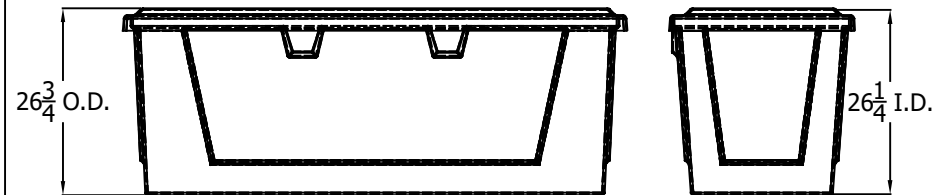

Lid Upper

700 Dock Box

Box Bottom

Lid with Box

 UNLIMITED, INC. www.dockboxes.com 800.559.4269	UNLESS OTHERWISE SPECIFIED:		DESCRIPTION:	
	DIMENSIONS ARE IN INCHES TOLERANCES: FRACTIONAL ± 1/16" ANGULAR: MACH ± 1° BEND ± 1° TWO PLACE DECIMAL ± .06 THREE PLACE DECIMAL ± .03		700 Dockbox	
	PROPRIETARY AND CONFIDENTIAL THE INFORMATION CONTAINED IN THIS DRAWING IS THE SOLE PROPERTY OF DOCK BOXES UNLIMITED, INC. ANY REPRODUCTION IN PART OR AS A WHOLE WITHOUT THE WRITTEN PERMISSION OF DOCK BOXES UNLIMITED, INC. IS PROHIBITED.		PART NO.	REV
			700 Dockbox	—
		DRAWN BY	JJW	07/25/19
		SCALE 1:1	SHEET 1 OF 1	