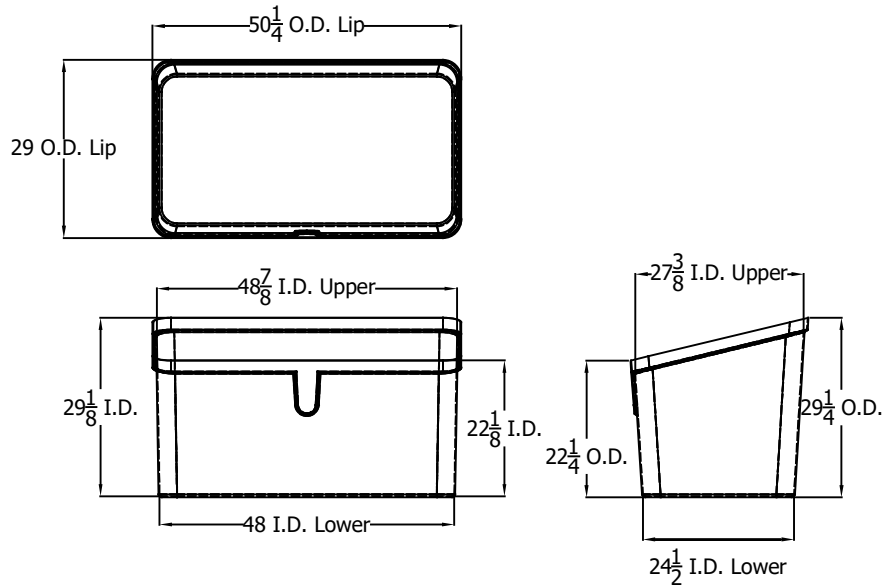

Lid Upper

500 Seat Dock Box

Box Bottom

Lid with Box

UNLESS OTHERWISE SPECIFIED:

DESCRIPTION:

500 Seat Dockbox

PART NO.

500 Seat Dockbox

REV

-

DRAWN BY

JJW

09/23/19

SCALE 1:1

SHEET 1 OF 1