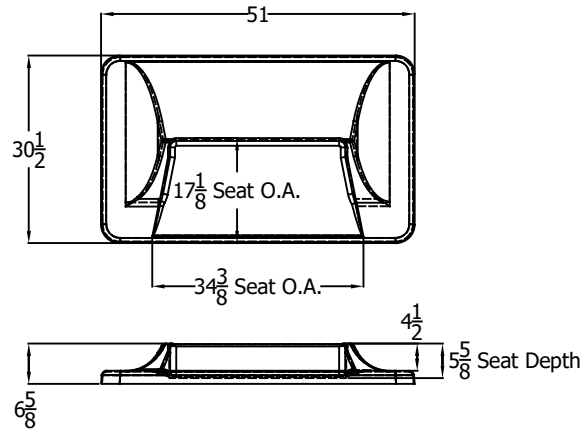

Lid Upper

500 Seat Dock Box

Box Bottom

Lid with Box

UNLESS OTHERWISE SPECIFIED:

DESCRIPTION:

500 Seat Dockbox

PART NO.

500 Seat Dockbox

REV

-

DRAWN BY

JJW

09/23/19

SCALE 1:1

SHEET 1 OF 1